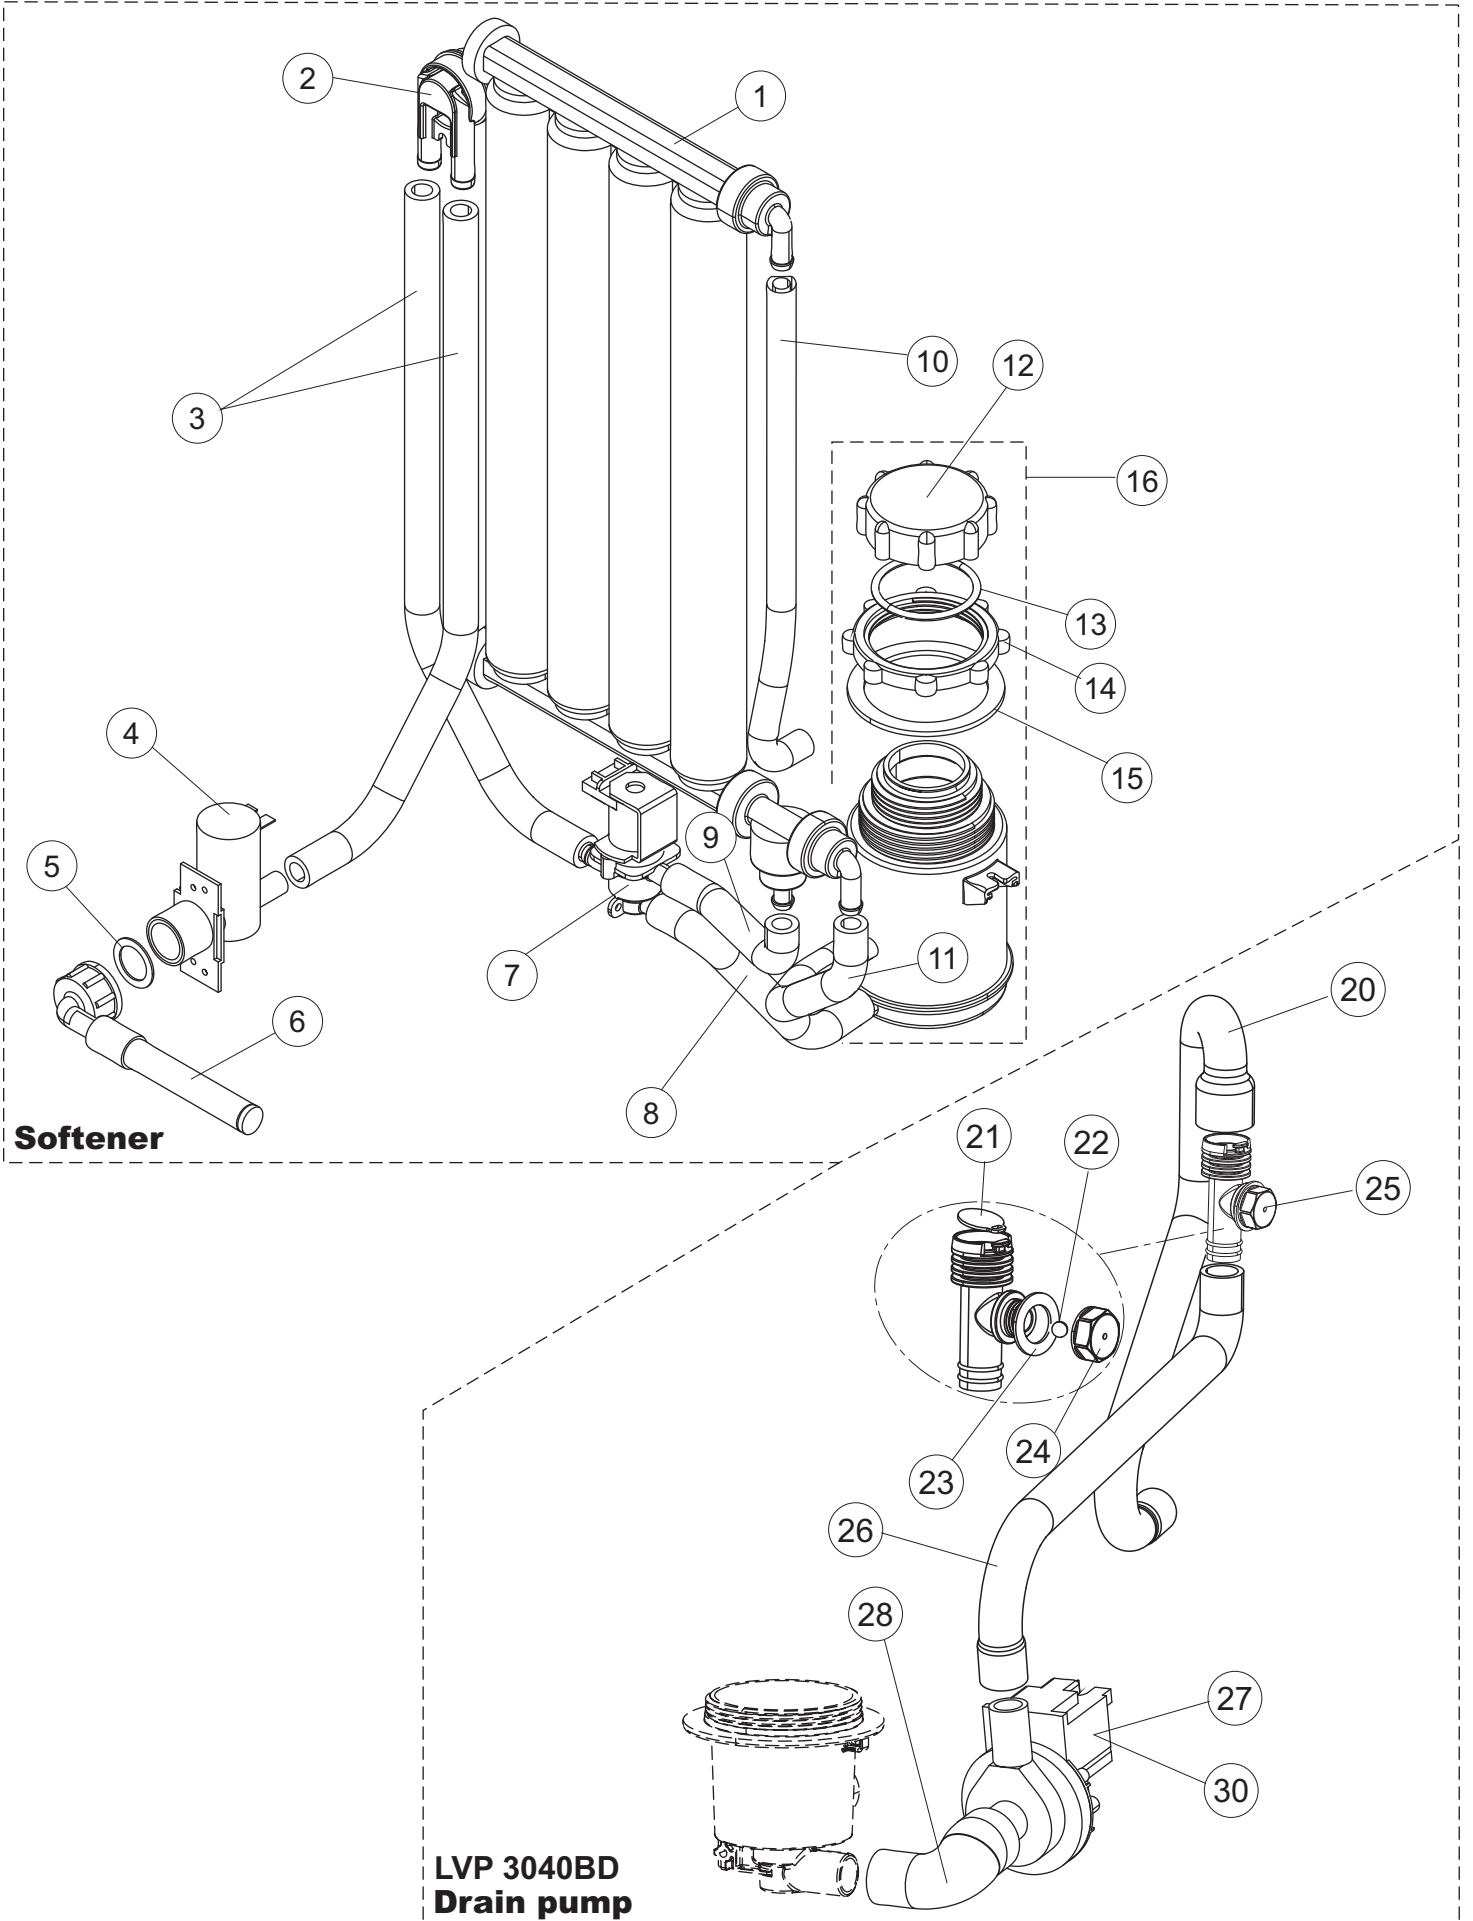

Drain Pump
LVP 3040BD

Softener

**LVP 3040BD
Drain pump**